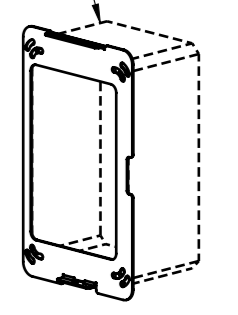

Recommended wall box:
 - BTICINO 16204
 - VIMAR V70004
 - GEWISS GW48004

General Tolerance UNI EN 22768/1 Media (m)					Sheet:
from 0.5 to 3 ± 0.1	from 3 to 6 ± 0.1	from 6 to 30 ± 0.2	from 30 to 120 ± 0.3	from 120 to 400 ± 0.5	1
Scale: 1:1	IM:	Drawn:	Checked: R.N.	Date:	Material: Steel
Dimension in mm		Replaces the:		Derived from:	Weight: 59.07 gr
		<small>The present drawing cannot be reproduced or communicated to 3rd parties, even partially, without the authorization of ITALTRONIC S.p.A. Italtronic reserves to protect its own rights according to the law.</small>		Cod. Mold:	
 enclosures for electronics italtronic.com		Description: PIASTRA MURO-PARETE PER COVER DISPLAY 2 RASPBERRY 7" VERTICALE WALL-TO-WALL PLATE FOR 2 RASPBERRY DISPLAY COVER 7" VERTICAL			Rev.:
		Drawing nr.: 2_050_00079			00 A3