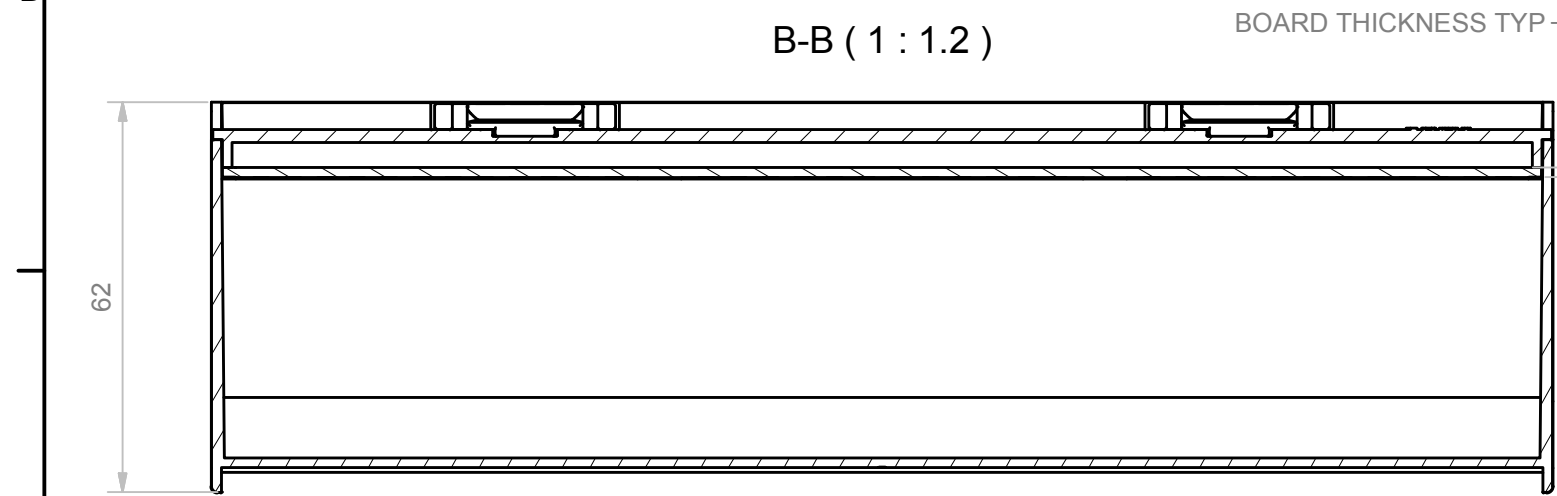

RIF.	Q.TY	DESCRIPTION	CODE
1	2	HOOK MODULBOX LONG	M-01900-02
2	1	BASE MODULBOX XT/XTS 12M	M-01951-04
3	1	CORPO CONTENITORE MODULBOX XTS 12MC53-A	M-02630-00
4	6	TERMINAL COVER 4MPN	M-00219

RESERVED PROPERTY: The present drawing cannot be reproduced or communicated to 3d parties, even partially, without the authorization of ITALTRONIC Srl. Italtronic reserves to protect its own rights according to the law.				5	4	3	2	1
GENERAL TOLERANCE	UNI EN 22768/1 Media (m)	Drawn:	Dalla Montà D.		Revision description			
SHEET NR.	Dimension in mm	DRAWING BY	Fanin F.	Replace nr.		Scale: 1 : 1.2		
1 / 1		 Manual modification are not allowed	Date: 09/06/2016	Part number:				

Denomination:
CONTENITORE COMPLETO MODULBOX XTS 12MC53-A
COMPLETE ENCLOSURE MODULBOX XTS 12MC53-A

ITALTRONIC S.R.L.
VIA AUSTRIA 25/D 35127
PADOVA - ITALY
www.italtronic.com

Drawing nr.
M-04140-01