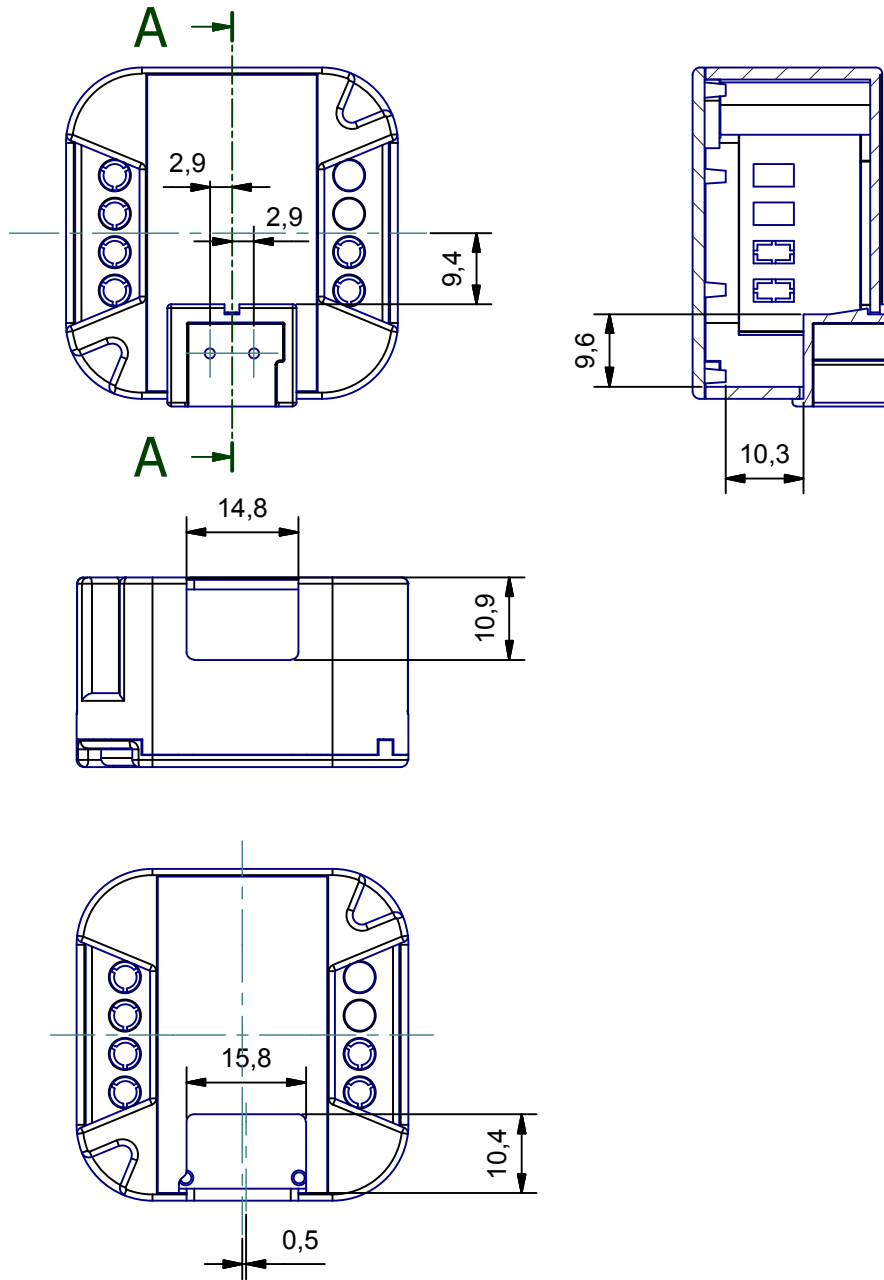

A-A (1:1)

Da 0,5 a 3	Oltre 3 fino a 6	Oltre 6 fino a 30	Oltre 30 fino a 120	Oltre 120	
± 0,1	± 0,1	± 0,2	± 0,3	± 0,5	
RESERVED PROPERTY The present drawing cannot be reproduced or communicated to 3d parties, even partially, without the authorization of ITALTRONIC Srl. Italtronic reserves to protect its own rights according to the law.		Dimension in mm	SHEET NR. 1 / 1	DRAWING BY Manual modification are not allowed	GENERAL TOLERANCE UNI EN 22768/1 Media (m)
Date: 24/02/2014		Replace nr.		Revision description	
Drawed: Rigato N.		Checked: Dalla Montà D.			
Scale:		Drawing nr.			

5 4 3 2 1

Denomination:
 CBOX EURO INT CON ACCESSORIO EIB
 CBOX EURO INT WITH EIB ACCESSORY

ITALTRONIC S.R.L.
 VIA AUSTRIA 25/D 35127
 PADOVA - ITALY
www.italtronic.com

Drawing nr.
V-05333-00